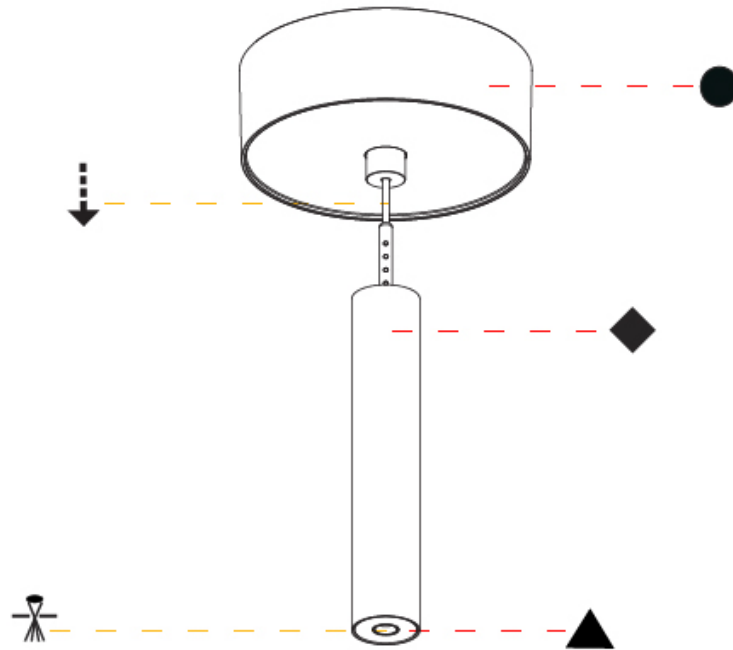

Shape: Cylinder
 Diameter (mm): 28
 Diameter (in): 1 1/8
 Height (mm): 150
 Height (in): 5 7/8
 Max. Overall Height (mm): 2150
 Max. Overall Height (in): 84 3/8
 Light Distribution: Downlight
 Weight (kg): 0.422
 Weight (lbs): 0.93
 Fixture Finish: [SSR / BKV / CWI / CRY / HAB / UFT / ITA / RUA / FTG / MYG / LOD / PUS / FRO / FUP / KIA / POP / BLS / SPG / MEY / GOH / GUM / CHC / COM / ABZ / JAG / OBR / MOS / ROR](#)
 Fixture Material: Aluminum
 Cable Details: [2000mm or 4000mm Black Cable](#)

OPTICAL

Optic°: [24 / 32 / 34 / 55 / 58](#)

RATINGS AND CERTIFICATIONS

Certified By: Certified for North American Standards
 IP rating: IP20

HANGOVER PLUG MONOPOINT SURFACE CANOPY SUSPENSION

A30824-

PROJECT	_____
TYPE	_____
SPECIFIER	_____
QUANTITY	_____
DATE	_____

Shape: Cylinder
 Diameter (mm): 28
 Diameter (in): 1 1/8
 Height (mm): 150
 Height (in): 5 7/8
 Max. Overall Height (mm): 2150
 Max. Overall Height (in): 84 3/8
 Min. Recessing Depth (mm): 75
 Min. Recessing Depth (in): 2 15/16
 Light Distribution: Downlight
 Weight (kg): 0.274
 Weight (lbs): 0.60
 Fixture Finish: SSR / BKV / CWI / CRY / HAB / UFT / ITA / RUA / FTG / MYG / LOD / PUS / FRO / FUP / KIA / POP / BLS / SPG / MEY / GOH / GUM / CHC / COM / ABZ / JAG / OBR / MOS / ROR
 Fixture Material: Aluminum
 Cable Details: 2000mm or 4000mm Black Cable
 Cut-out Measurements: 68mm / 2 11/16"