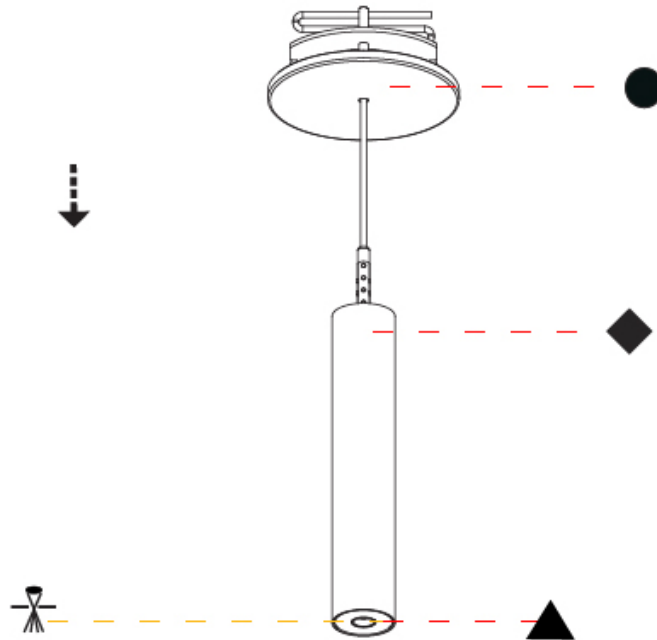

HANGOVER PLUG MONOPOINT RECESSED CANOPY SUSPENSION

A30839-

PROJECT _____

TYPE _____

SPECIFIER _____

QUANTITY _____

DATE _____

A